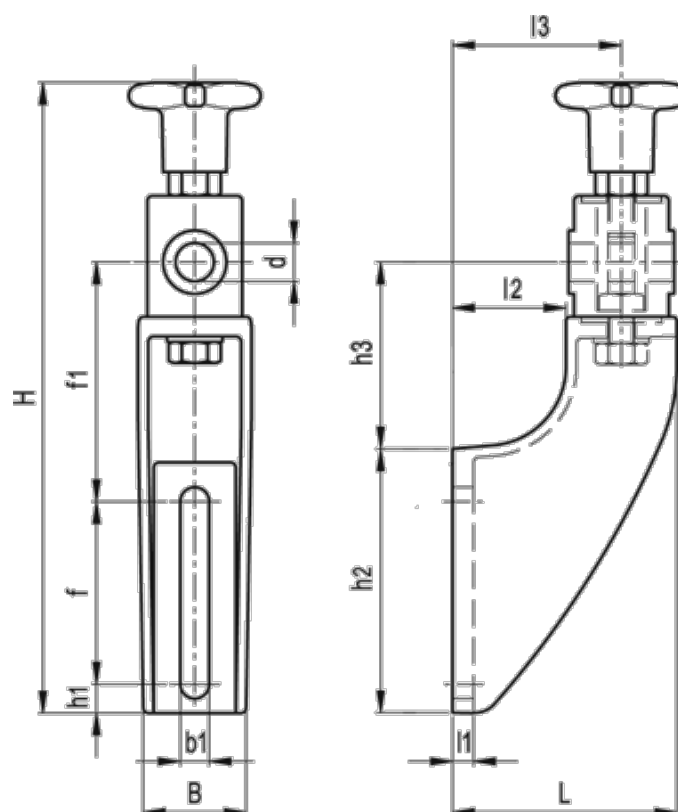

Data Sheet

Article number: 2310419660

Description: E+G Adjustable guide rail bracket
SPR.V-16-B

Measures

| | |
|----------|------------------|
| B = 41 | h3 = 70 |
| b1 = 11 | L = 85 |
| d = 16 | l1 = 8 |
| f = 69 | l2 = 43 |
| f1 = 90 | l3 = 64 |
| H = 238 | Weight (g) = 260 |
| h1 = 11 | |
| h2 = 100 | |